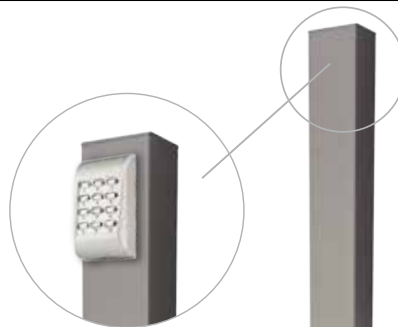

DORICA CAP - DORICA 10x10 CAP

NO EXTERNAL ENCUMBRANCE
 the housing for the photocell is located inside the column

ALL DORIC COLUMNS

RESISTANCE
 As the profile shape is extruded in aluminium, the structure of these columns is very resistant

DORICA - DORICA CAP

ORIENTABLE
 the column, via the included fixing plate included, can be orientated as desired

ALL DORIC COLUMNS

EASY TO WIRE
 the body column's, being composed of 2 sliding proles, can be opened to facilitate the wiring's cables

DORICA 10x10 CAP

UNIVERSAL aluminium column

52x70x533h mm
 WITH HOUSING FOR PHOTOCELL
 AND EXTERNAL FIXING BASE 100x100 mm

APE - 550 / 5040
 DORICA 10x10 CAP
 Column with housing for photocell
 h=533mm with fixing base

DORICA H120

NEUTRAL UNIVERSAL

aluminium column 52x70x1200h mm
 WITH EXTERNAL FIXING BASE 150x150 mm

Ideal for use
 with keypads

APE - 550 / 5012
 DORICA H120
 Neutral aluminium
 column h=1200 mm
 with fixing base