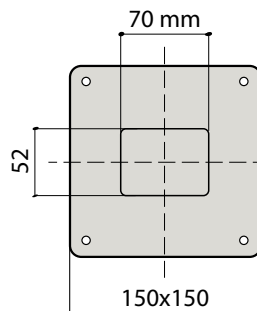

APE - 550 / 5050
DORICA
 Neutral aluminium
 column h=533mm

DORICA CAP
 UNIVERSAL aluminium column
 52x70x533h mm
 WITH HOUSING FOR PHOTOCELL

APE - 550 / 5035
DORICA CAP
 Column with housing
 for photocell h=533mm

ALUMINIUM COLUMNS WITH EXTERNAL FIXING BASE

DORICA 10x10

NEUTRAL UNIVERSAL

aluminium column 52x70x533h mm
 WITH EXTERNAL FIXING BASE 100x100 mm

APE - 550 / 5060
 DORICA 10x10
 Neutral aluminium column
 h=533 mm with fixing base

DORICA 10x10 CAP

UNIVERSAL aluminium column

52x70x533h mm
 WITH HOUSING FOR PHOTOCELL
 AND EXTERNAL FIXING BASE 100x100 mm

APE - 550 / 5040
 DORICA 10x10 CAP
 Column with housing for photocell
 h=533mm with fixing base

DORICA H120

NEUTRAL UNIVERSAL

aluminium column 52x70x1200h mm
 WITH EXTERNAL FIXING BASE 150x150 mm

Ideal for use
 with keypads

APE - 550 / 5012
 DORICA H120
 Neutral aluminium
 column h=1200 mm
 with fixing base