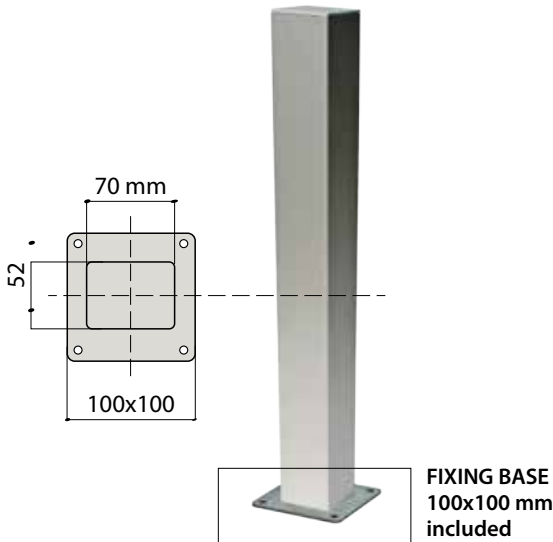

DORICA - DORICA CAP

ORIENTABLE
 the column, via the included fixing plate included, can be orientated as desired

ALL DORIC COLUMNS

EASY TO WIRE
 the body column's, being composed of 2 sliding proles, can be opened to facilitate the wiring's cables

DORICA - DORICA CAP

FIXING PLATE ZERO ENCUMBRANCE
 the steel fixing plate does not protrudes laterally in relation to the column

ALUMINIUM COLUMNS WITH "INVISIBLE" FIXING BASE

DORICA
 NEUTRAL UNIVERSAL
 aluminium column
 52x70x533h mm

APE - 550 / 5050
DORICA
 Neutral aluminium
 column h=533mm

DORICA CAP
 UNIVERSAL aluminium column
 52x70x533h mm
 WITH HOUSING FOR PHOTOCELL

APE - 550 / 5035
DORICA CAP
 Column with housing
 for photocell h=533mm

ALUMINIUM COLUMNS WITH EXTERNAL FIXING BASE

DORICA 10x10

NEUTRAL UNIVERSAL

aluminium column 52x70x533h mm
 WITH EXTERNAL FIXING BASE 100x100 mm

APE - 550 / 5060
 DORICA 10x10
 Neutral aluminium column
 h=533 mm with fixing base