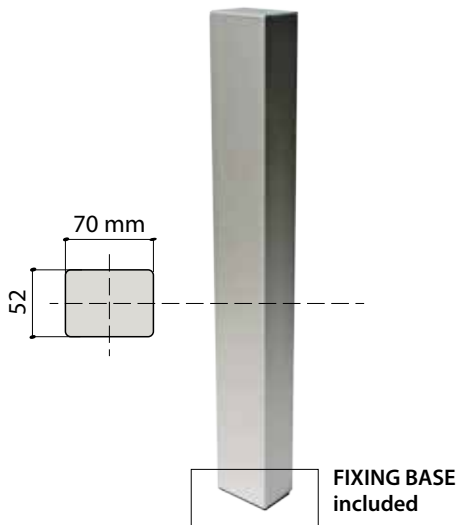

DORICA CAP - DORICA 10x10 CAP

NO EXTERNAL ENCUMBRANCE
 the housing for the photocell is located inside the column

ALL DORIC COLUMNS

RESISTANCE
 As the profile shape is extruded in aluminium, the structure of these columns is very resistant

DORICA - DORICA CAP

ORIENTABLE
 the column, via the included fixing plate included, can be orientated as desired

ALL DORIC COLUMNS

EASY TO WIRE
 the body column's, being composed of 2 sliding proles, can be opened to facilitate the wiring's cables

DORICA - DORICA CAP

FIXING PLATE ZERO ENCUMBRANCE
 the steel fixing plate does not protrudes laterally in relation to the column

ALUMINIUM COLUMNS WITH "INVISIBLE" FIXING BASE

DORICA
 NEUTRAL UNIVERSAL
 aluminium column
 52x70x533h mm

ALUMINIUM COLUMNS WITH EXTERNAL FIXING BASE

DORICA 10x10

NEUTRAL UNIVERSAL

aluminium column 52x70x533h mm
 WITH EXTERNAL FIXING BASE 100x100 mm

APE - 550 / 5060
 DORICA 10x10
 Neutral aluminium column
 h=533 mm with fixing base