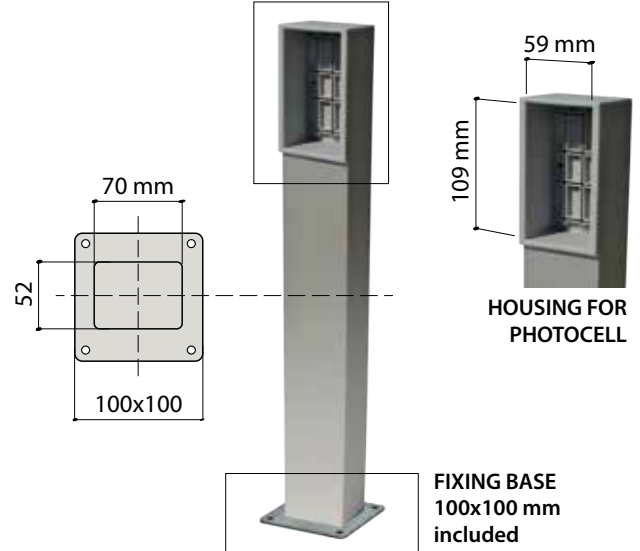

DORICA CAP - DORICA 10x10 CAP

NO EXTERNAL ENCUMBRANCE
 the housing for the photocell is located inside the column

ALL DORIC COLUMNS

RESISTANCE
 As the profile shape is extruded in aluminium, the structure of these columns is very resistant

DORICA - DORICA CAP

ORIENTABLE
 the column, via the included fixing plate included, can be orientated as desired

ALL DORIC COLUMNS

EASY TO WIRE
 the body column's, being composed of 2 sliding proles, can be opened to facilitate the wiring's cables

ALUMINIUM COLUMNS WITH EXTERNAL FIXING BASE

DORICA 10x10

NEUTRAL UNIVERSAL

aluminium column 52x70x533h mm
 WITH EXTERNAL FIXING BASE 100x100 mm

APE - 550 / 5060
 DORICA 10x10
 Neutral aluminium column
 h=533 mm with fixing base

DORICA 10x10 CAP

UNIVERSAL aluminium column

52x70x533h mm
 WITH HOUSING FOR PHOTOCELL
 AND EXTERNAL FIXING BASE 100x100 mm

APE - 550 / 5040
 DORICA 10x10 CAP
 Column with housing for photocell
 h=533mm with fixing base