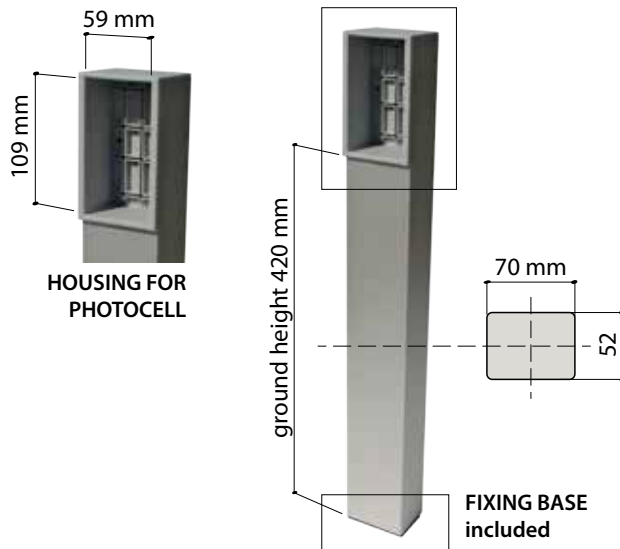

DORICA CAP - DORICA 10x10 CAP

NO EXTERNAL ENCUMBRANCE
 the housing for the photocell is located inside the column

ALL DORIC COLUMNS

RESISTANCE
 As the profile shape is extruded in aluminium, the structure of these columns is very resistant

DORICA - DORICA CAP

ORIENTABLE
 the column, via the included fixing plate included, can be orientated as desired

ALL DORIC COLUMNS

EASY TO WIRE
 the body column's, being composed of 2 sliding proles, can be opened to facilitate the wiring's cables

DORICA - DORICA CAP

FIXING PLATE ZERO ENCUMBRANCE
 the steel fixing plate does not protrudes laterally in relation to the column

ALUMINIUM COLUMNS WITH "INVISIBLE" FIXING BASE

DORICA
 NEUTRAL UNIVERSAL
 aluminium column
 52x70x533h mm

APE - 550 / 5050
DORICA
 Neutral aluminium
 column h=533mm

DORICA CAP
 UNIVERSAL aluminium column
 52x70x533h mm
 WITH HOUSING FOR PHOTOCELL

APE - 550 / 5035
DORICA CAP
 Column with housing
 for photocell h=533mm